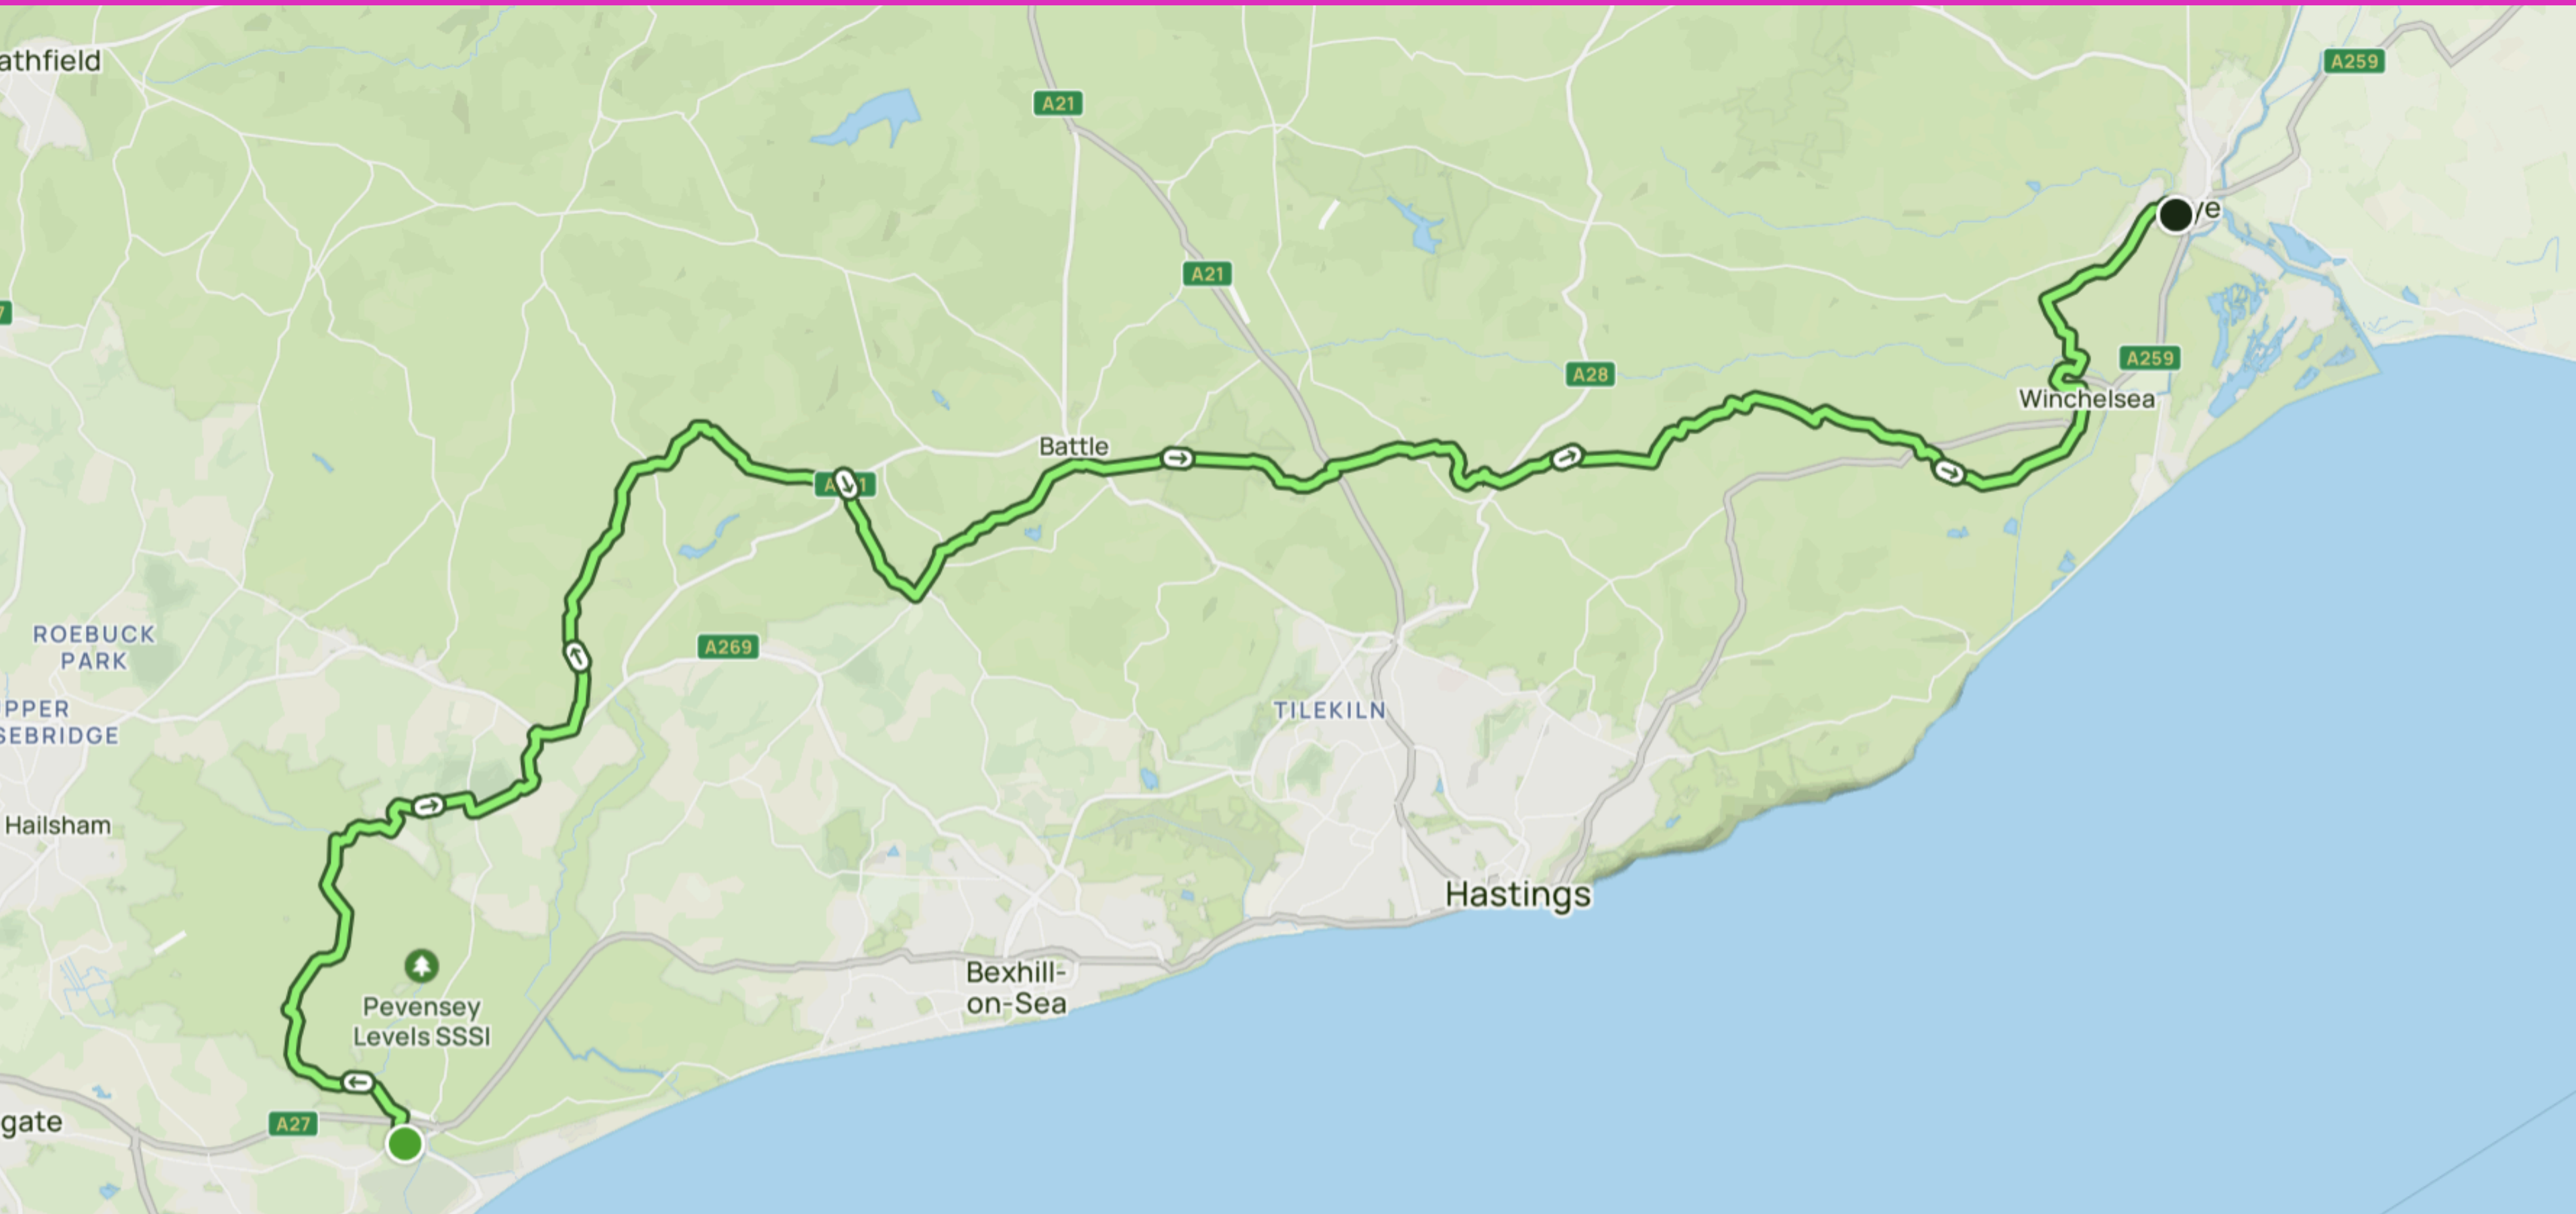

1066 Country Walk

Length: **51.2km** | Elevation Gain: **962m** | Estimated Time: **12.5 - 14hrs**