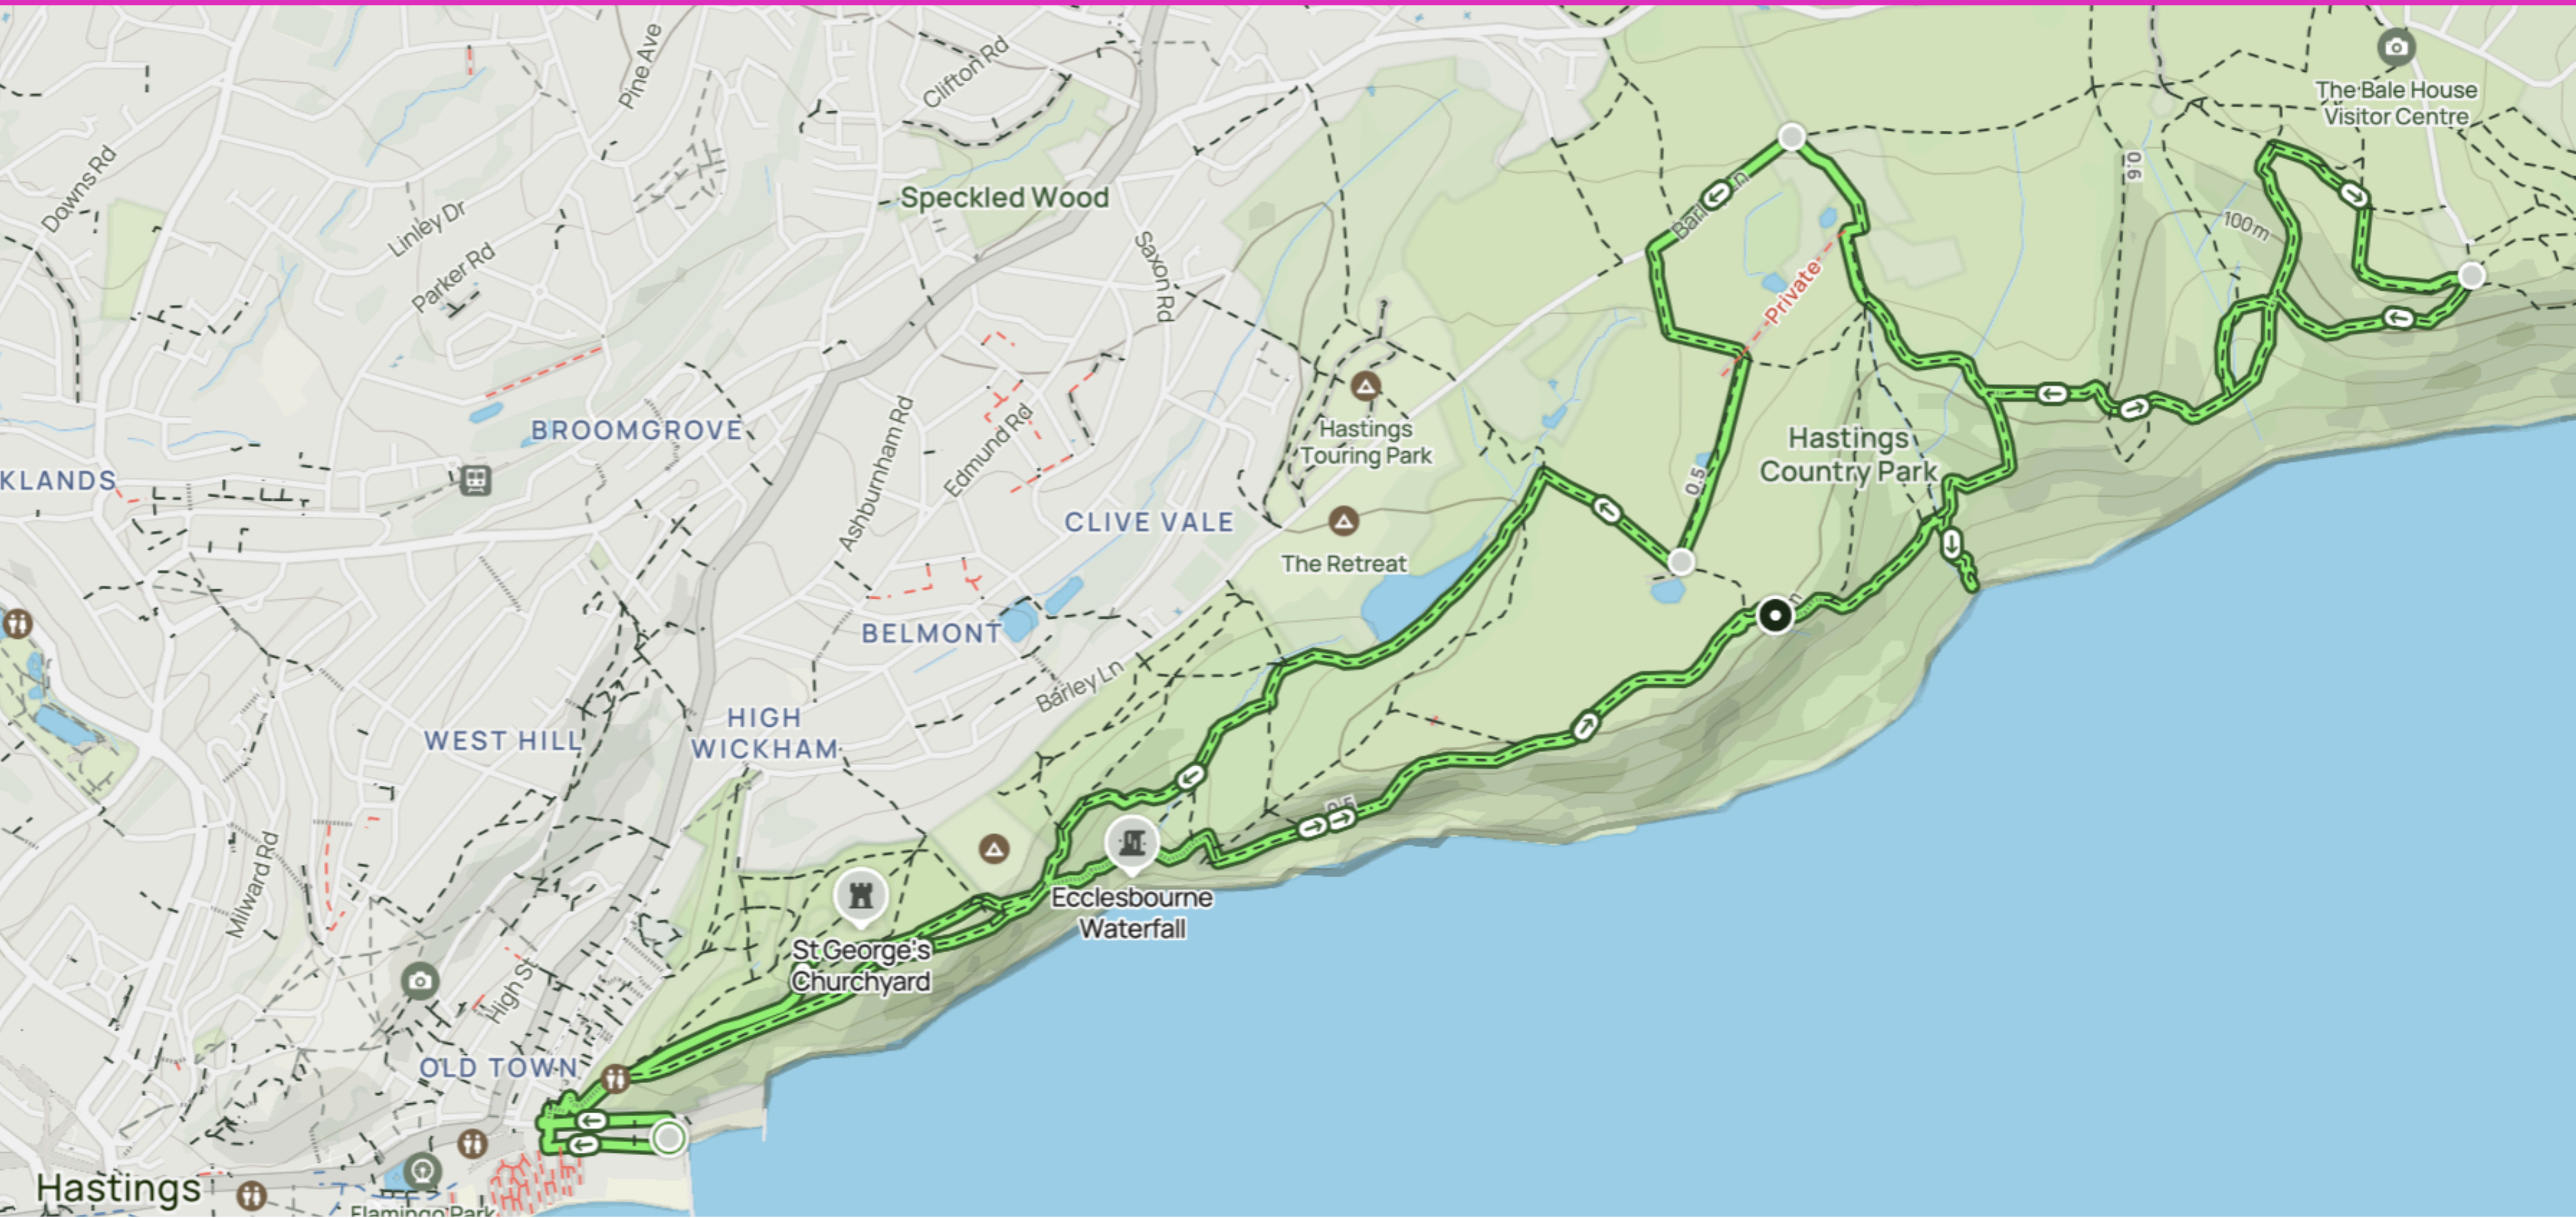

Hastings Country Park Walk

Length: **11.7km** | Elevation Gain: **514m** | Estimated Time: **4 - 4.5hrs**