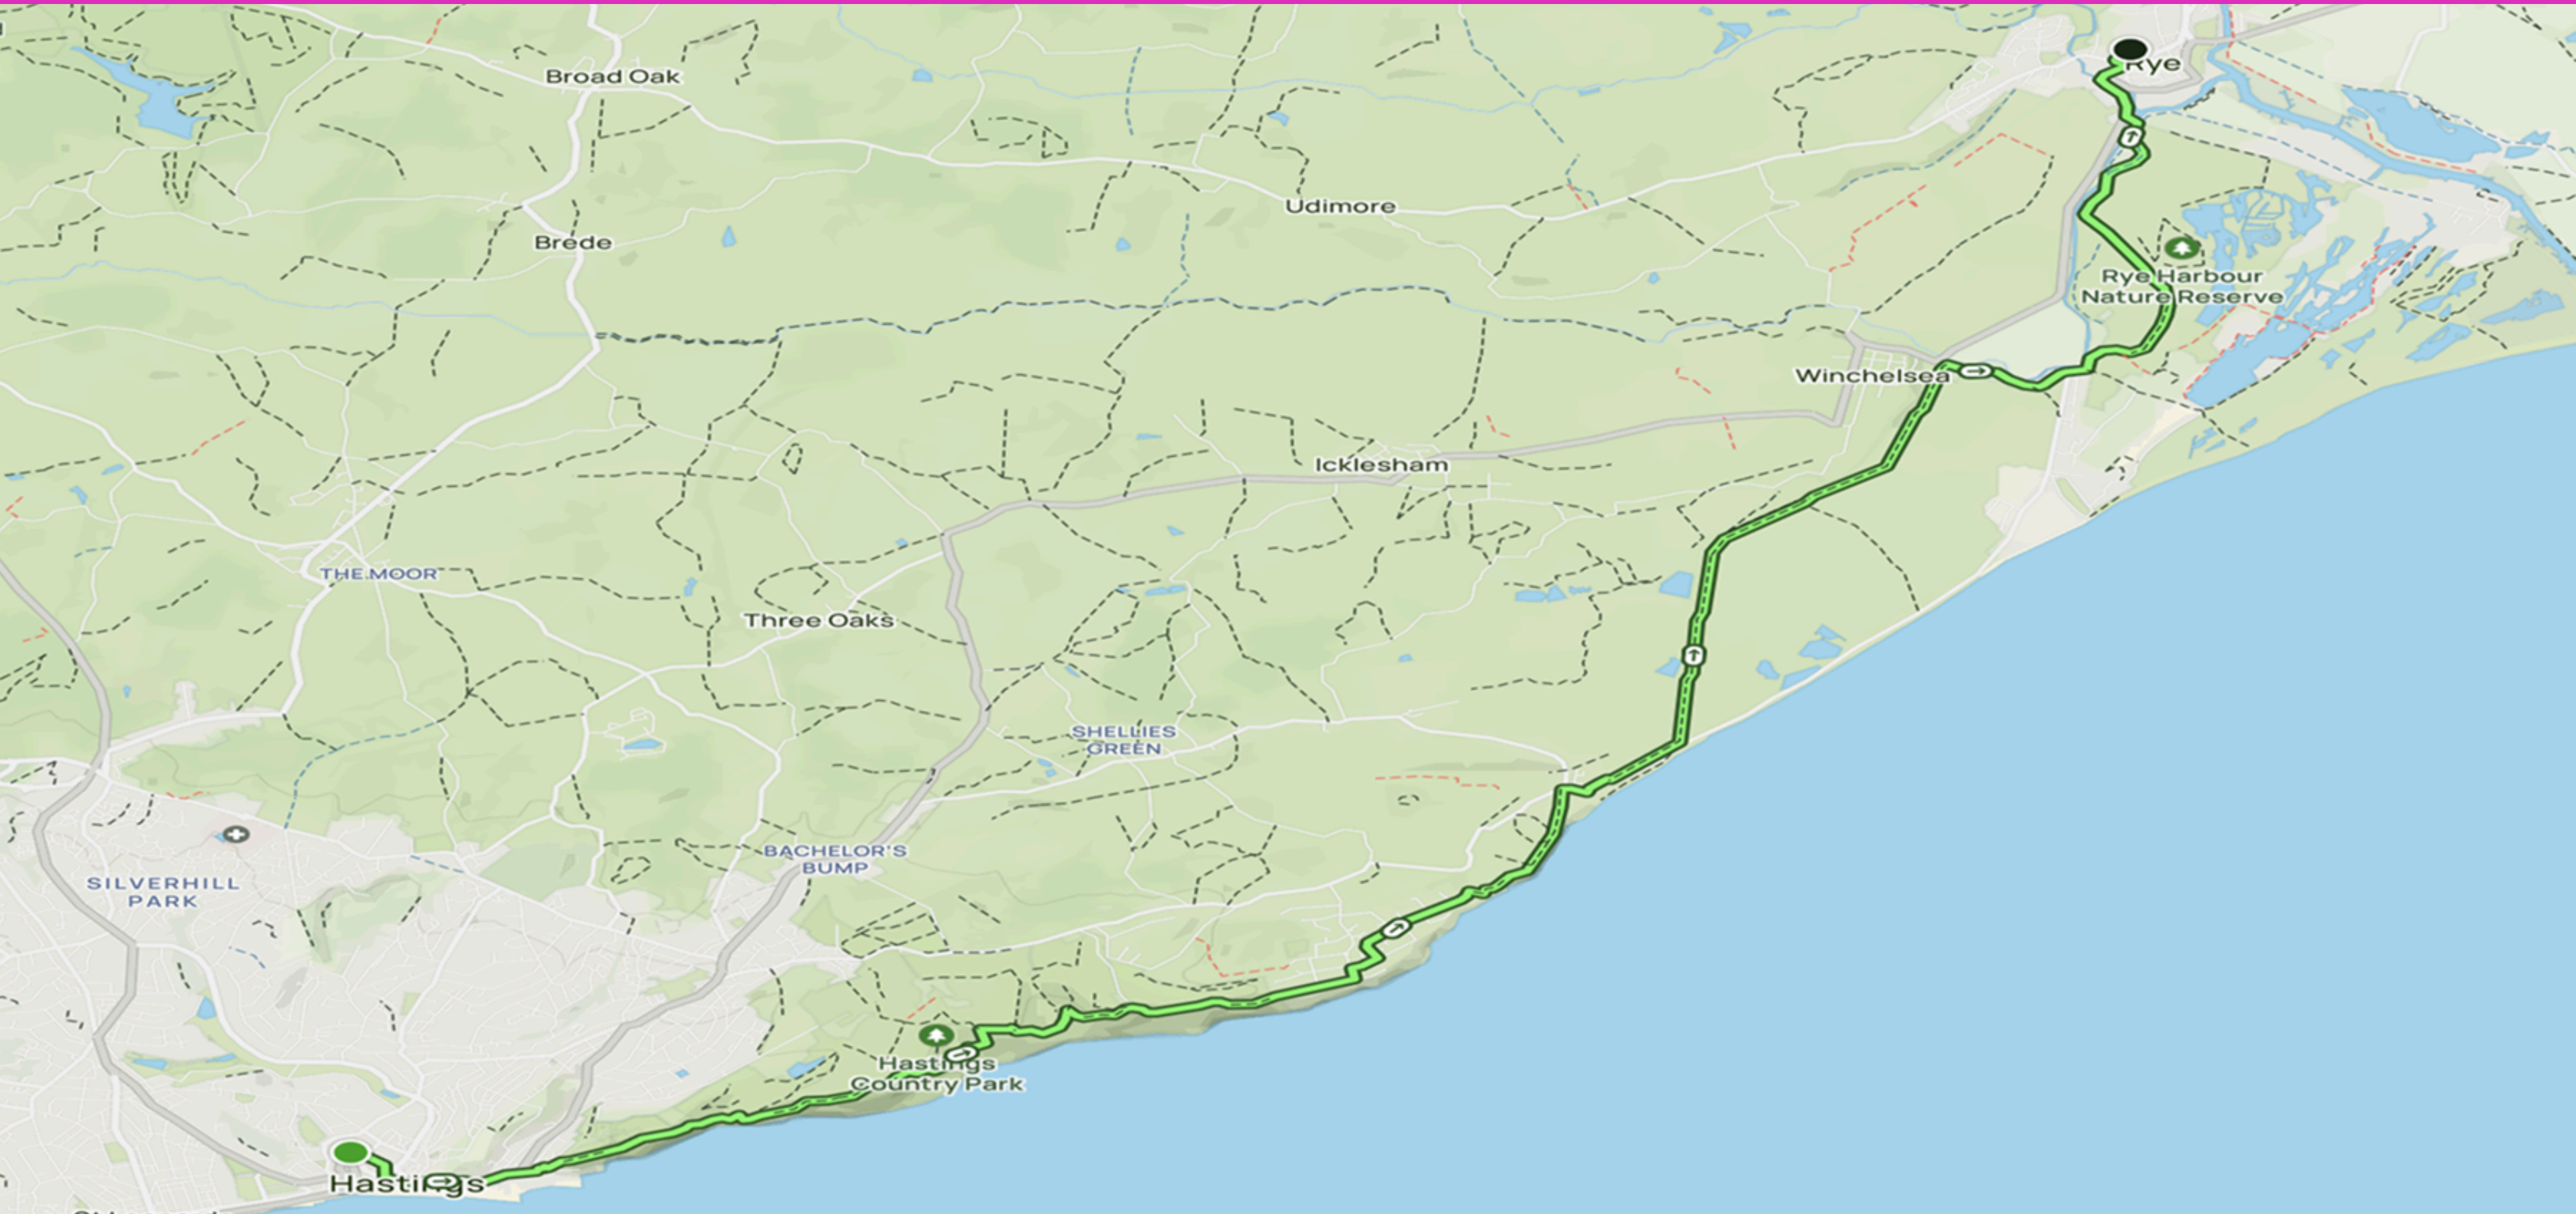

Saxon Shore Way Walk

Length: **20.1km** | Elevation Gain: **460m** | Estimated Time: **5.5 - 6hrs**