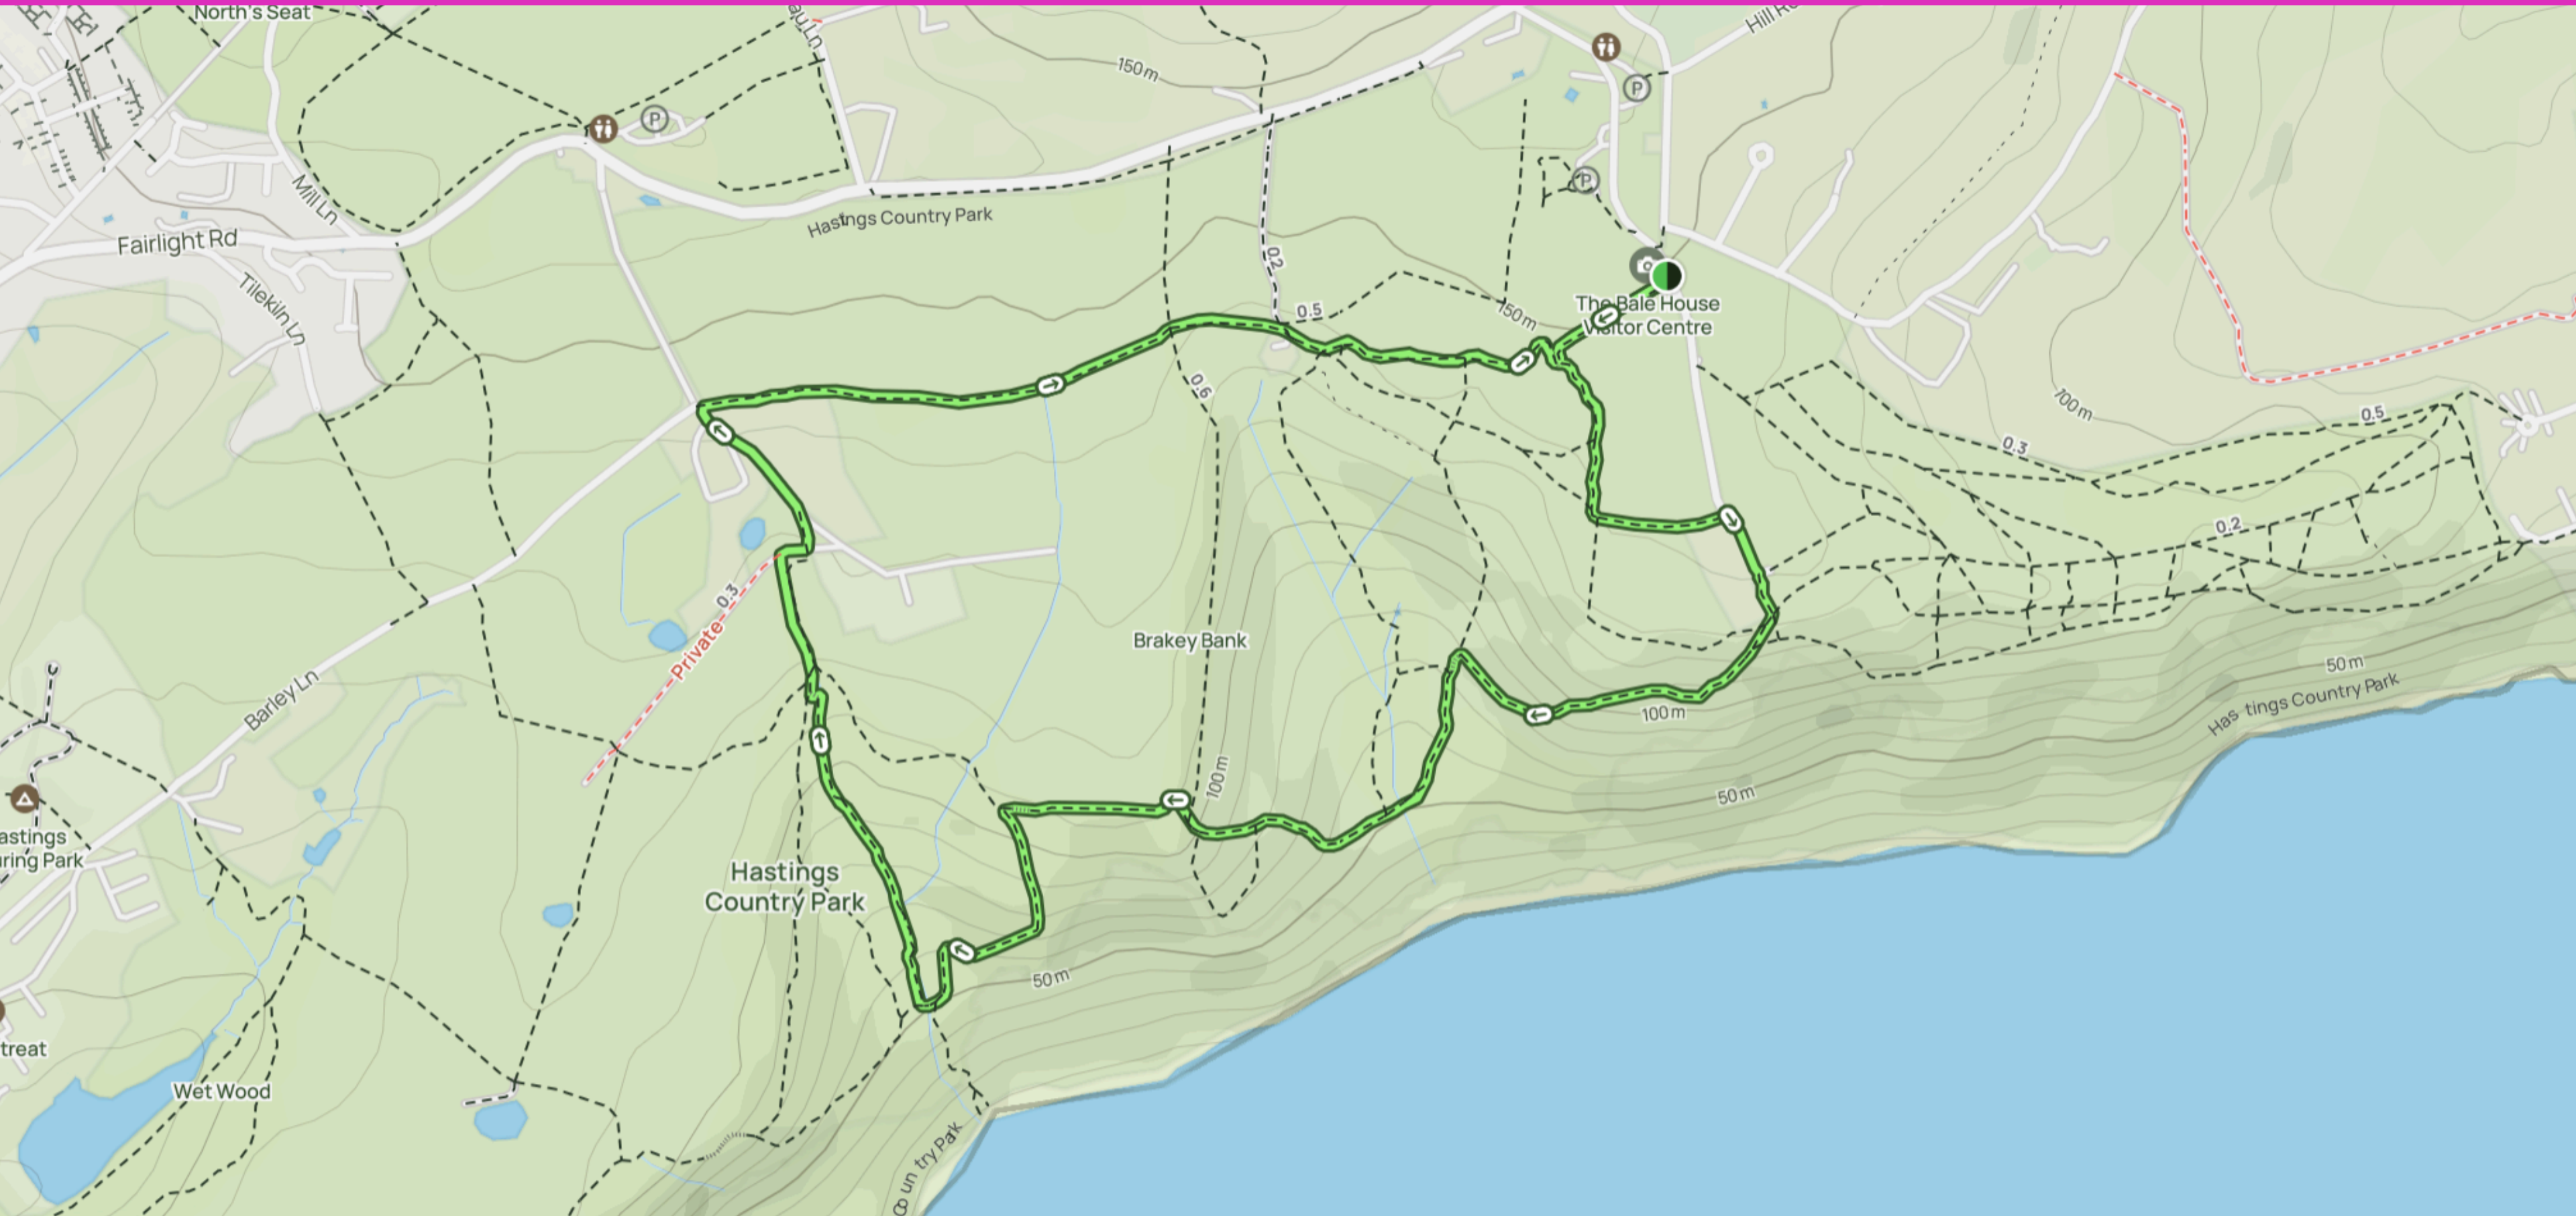

# Warren Glen Circular Walk

Length: **4.3km** | Elevation Gain: **177m** | Estimated Time: **1.5 - 2hrs**